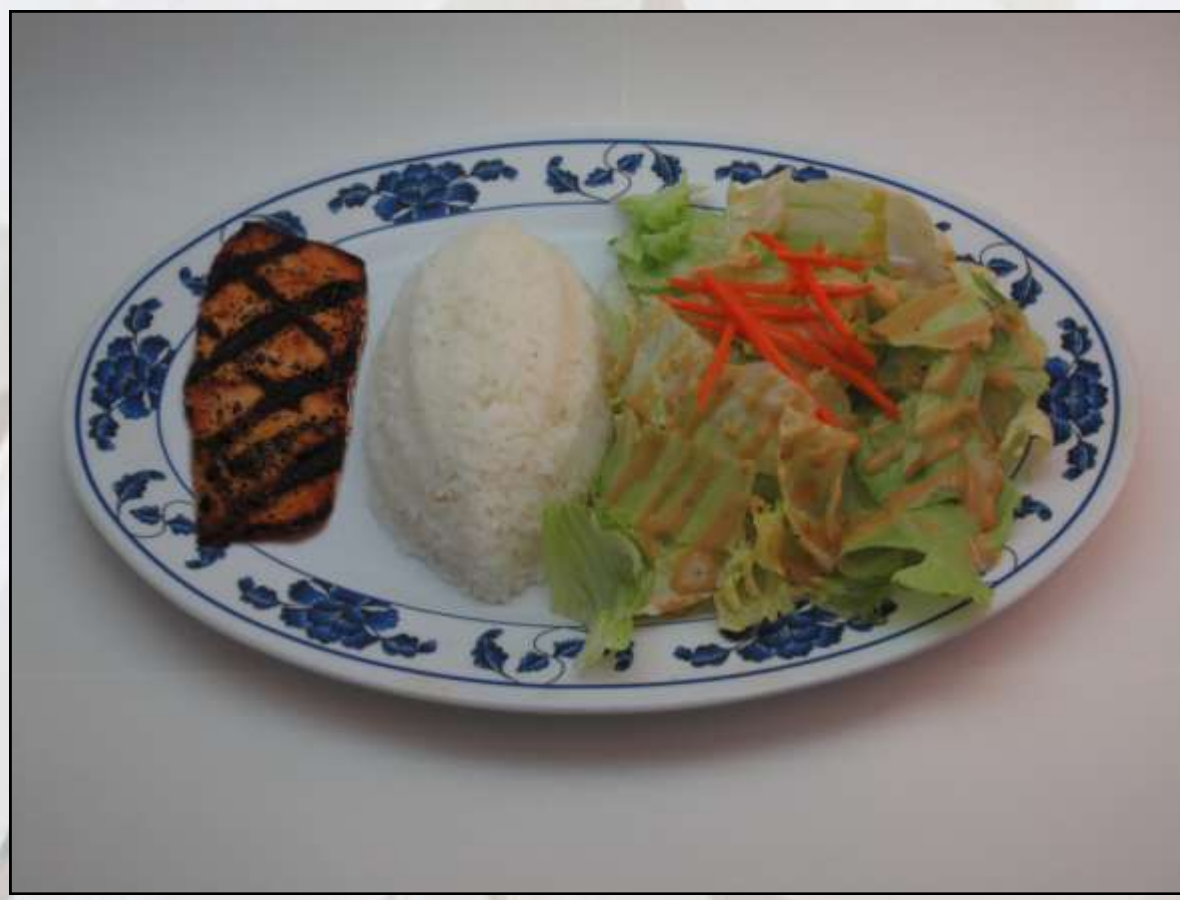

#1 Chicken Bowl \$6.29

#17 Salmon Platter \$11.99

#8 Yakisoba Chicken \$9.29

#12 Tofu Teriyaki \$7.29

Traditional Dishes

#1 Chicken Teriyaki Bowl	6.29
#2 Chicken Teriyaki Platter	8.29
#3 Pork Teriyaki Platter	8.49
#4 Beef Teriyaki Platter	9.29
#5 Chicken/Pork Teriyaki Platter	9.79
#6 Chicken/Beef Teriyaki Platter	9.99
#7 Pork/Beef Teriyaki Platter	10.29