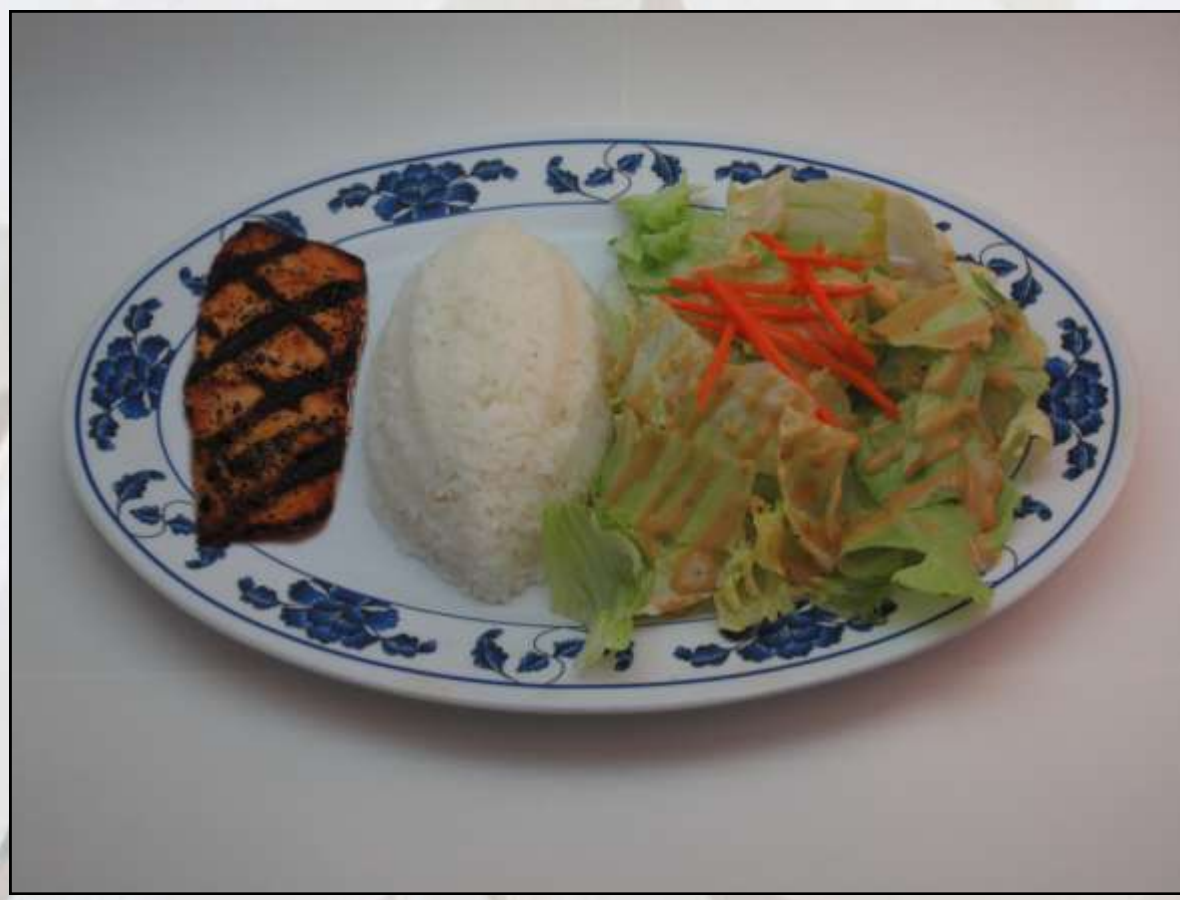

#1 Chicken Bowl \$9.49

#17 Salmon Platter \$18.99

#8 Yakisoba Chicken \$16.99

#12 Tofu Teriyaki \$11.99

Traditional Dishes

#1 Chicken Teriyaki Bowl	9.49
#2 Chicken Teriyaki Platter	14.49
#3 Pork Teriyaki Platter	14.99
#4 Beef Teriyaki Platter	15.49
#5 Chicken/Pork Teriyaki Platter	16.49
#6 Chicken/Beef Teriyaki Platter	16.49
#7 Pork/Beef Teriyaki Platter	16.49